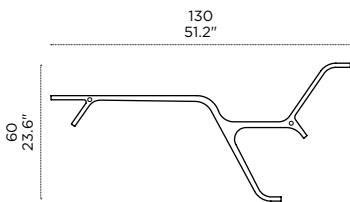

#### Misure e finiture / Sizes and finishes

Profondità/Depth = 21 cm/8.3"

Download high resolution photographs of this product from  [www.photos.horm.it](http://www.photos.horm.it)

struttura  
structure

tutti i laccati Horm  
all Horm lacquers