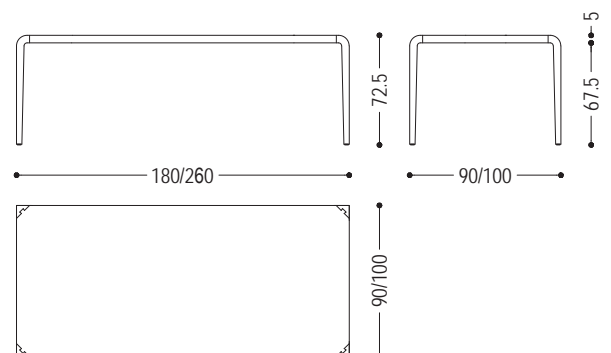

Table made entirely in solid wood with top in glued lists to which, by means of a particular dovetail system, the four legs are fixed.

ATTENTION: THE TABLE SLEEK IS DELIVERED ASSEMBLED AND CANNOT BE DISASSEMBLED. DO NOT TAKE THE TABLE OUT FROM THE PACKAGING PULLING THE LEGS. ONCE POSITIONED, IF YOU NEED TO MOVE THE TABLE DO NOT DRAG IT ON ITS LEGS, BUT LIFT IT COMPLETELY.

CODE	SIZE	A1	A2	A4
SLEEK 1	W.180 x D.90 x H.72,5	■	■	■
SLEEK 4	W.180 x D.100 x H.72,5	■	■	■
SLEEK 2	W.200 x D.90 x H.72,5	■	■	■
SLEEK 5	W.200 x D.100 x H.72,5	■	■	■
SLEEK 3	W.220 x D.90 x H.72,5	■	■	■
SLEEK 6	W.220 x D.100 x H.72,5	■	■	■
SLEEK 7	W.240 x D.90 x H.72,5	■	■	■
SLEEK 8	W.240 x D.100 x H.72,5	■	■	■
SLEEK 9	W.260 x D.90 x H.72,5	■	■	■
SLEEK 10	W.260 x D.100 x H.72,5	■	■	■

AVAILABLE FINISHES:

A1: walnut without knots

A2: oak without knots

A4: oak without knots pigmented: total black