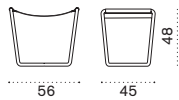

Footstool

→ 4,5 | 1 box 60X50X52H 7,5 Kg

Item

Description

	SLFTS43O01	Warmwhite + black
	SLFTS43O46	Warmwhite + sand
	SLFTS43A25	Warmwhite + nature white
	SLFTS43A28	Warmwhite + black stone
	SLFTS48O01	Sepia black + black
	SLFTS48O46	Sepia black + sand
	SLFTS48A25	Sepia black + nature white
	SLFTS48A28	Sepia black + black stone
	SLFTS57O01	Burnished brass + black
	SLFTS57O46	Burnished brass + sand
	SLFTS57A25	Burnished brass + nature white
	SLFTS57A28	Burnished brass + black stone
	SLFTSRO01	Warmred + black
	SLFTSRO46	Warmred + sand
	SLFTSRA25	Warmred + nature white
	SLFTSRA28	Warmred + black stone

COVER649 Rain cover 57 x 46 h48

Armchair