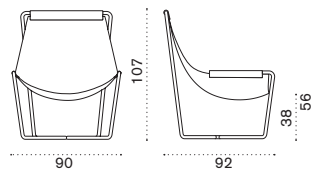

Footstool

→ 4,5 | 1 box 60X50X52H 7,5 Kg

Item

Description

	SLFTS43O01	Warmwhite + black
	SLFTS43O46	Warmwhite + sand
	SLFTS43A25	Warmwhite + nature white
	SLFTS43A28	Warmwhite + black stone
	SLFTS48O01	Sepia black + black
	SLFTS48O46	Sepia black + sand
	SLFTS48A25	Sepia black + nature white
	SLFTS48A28	Sepia black + black stone
	SLFTS57O01	Burnished brass + black
	SLFTS57O46	Burnished brass + sand
	SLFTS57A25	Burnished brass + nature white
	SLFTS57A28	Burnished brass + black stone
	SLFTSRO01	Warmred + black
	SLFTSRO46	Warmred + sand
	SLFTSRA25	Warmred + nature white
	SLFTSRA28	Warmred + black stone

COVER649 Rain cover 57 x 46 h48

Armchair

→ 9,5 | 1 box 87X90X112H 17,5 Kg

	SLSES43O01	Warmwhite + black
	SLSES43O46	Warmwhite + sand
	SLSES43A25	Warmwhite + nature white
	SLSES43A28	Warmwhite + black stone
	SLSES48O01	Sepia black + black
	SLSES48O46	Sepia black + sand
	SLSES48A25	Sepia black + nature white
	SLSES48A28	Sepia black + black stone
	SLSES57O01	Burnished brass + black
	SLSES57O46	Burnished brass + sand
	SLSES57A25	Burnished brass + nature white
	SLSES57A28	Burnished brass + black stone
	SLSESRO01	Warmred + black
	SLSESRO46	Warmred + sand
	SLSESRA25	Warmred + nature white
	SLSESRA28	Warmred + black stone

COVER648 Rain cover 91 x 93 h107

Lumbar cushion

→ 0,5

	SLCULBO01	Cushion, lumbar, black
	SLCULBO46	Cushion, lumbar, sand
	SLCULBA25	Cushion, lumbar, nature white
	SLCULBA28	Cushion, lumbar, black stone