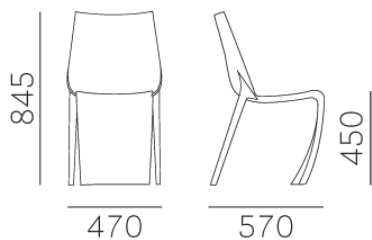

PEDRALI®
THE ITALIAN ESSENCE

SMART 600

DESIGN:
CLAUDIO DONDOLI - MARCO POCCI

Smart chair, completely made of nylon, featured by front veil and back tapered legs. Smart chair is available in white, red or black colours. Stackable.

INFORMATION REQUEST

LEGEND FINISHES