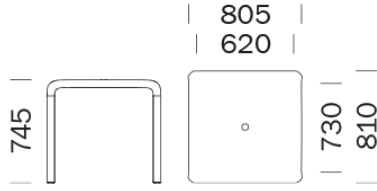

PEDRALI[®]
THE ITALIAN ESSENCE

SNOW 301

DESIGN:
ODO FIORAVANTI

Snow table project took life from the idea to match a table to Snow chair, maintaining the same dynamism and speed in three-dimensional shape. Table with extruded aluminium legs and gas air moulding polypropylene top. Ideal for indoor and outdoor, Snow table is available in white colour.

INFORMATION REQUEST

360° | Gallery

DIMENSIONS:
800x800x740h

LEGEND FINISHES

PRESS