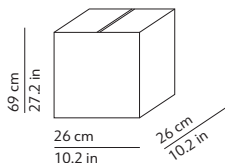

### CODES AND DIMENSIONS / CODICI E DIMENSIONI

K232134IPEU

### PACKAGING / IMBALLO

Diffuser + structure  
Volume: 0.047 m<sup>3</sup> / 1.647 ft<sup>3</sup>  
Gross weight: 2.92 kg / 6.42 lbs

Base + structure  
Volume: 0.028 m<sup>3</sup> / 0.988 ft<sup>3</sup>  
Gross weight: 1.54 kg / 3.39 lbs