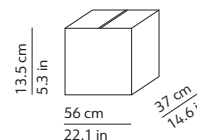

### CODES AND DIMENSIONS / CODICI E DIMENSIONI

K232134IPEU

### PACKAGING / IMBALLO

Diffuser + structure  
Volume: 0.047 m<sup>3</sup> / 1.647 ft<sup>3</sup>  
Gross weight: 2.92 kg / 6.42 lbs

Base + structure  
Volume: 0.028 m<sup>3</sup> / 0.988 ft<sup>3</sup>  
Gross weight: 1.54 kg / 3.39 lbs