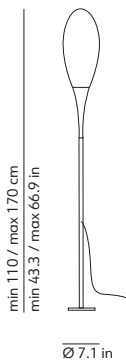

## SPILLO outdoor fix

CONSTANTIN WORTMANN / 2010

EN Outdoor floor lamp with a surface mounted base. Rotational - moulded polyethylene diffuser. Black neoprene cord set with IP65 connector.

IT Lampada da terra per esterni con dispositivo fissabile a pavimento. Diffusore in polietilene stampato in rotazionale. Cavo elettrico in neoprene nero con connettore IP65.

### CODES AND DIMENSIONS / CODICI E DIMENSIONI

K232134IPEU

### PACKAGING / IMBALLO

Diffuser + structure  
Volume: 0.047 m<sup>3</sup> / 1.647 ft<sup>3</sup>  
Gross weight: 2.92 kg / 6.42 lbs

Base + structure  
Volume: 0.028 m<sup>3</sup> / 0.988 ft<sup>3</sup>  
Gross weight: 1.54 kg / 3.39 lbs