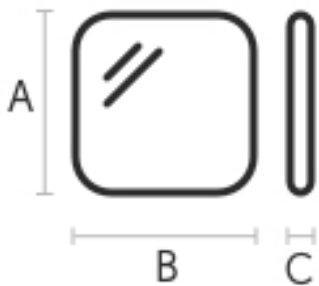

MIDJ

Spot M Mirror

design Nicola Bonriposi, 2020

Spot wall mirror with beveled edge. The mirror can be installed vertically or rotated 90°.

The Spot collection includes three mirrors with organic shapes available in three different sizes.

Colors and Materials

Dimensions

Volumetric Details

Weight 28 Kg
Volume 0.09 mc
Package 1

	cm	inch
A	110	43.3
B	91.4	36
C	2.2	0.9