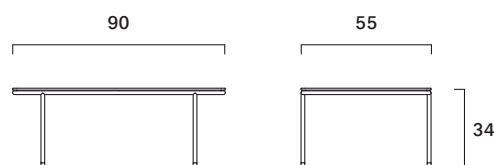

Square 34

FG 465.50
design Christophe Pillet

Set di tavolini con struttura in tubo d'acciaio verniciato e piano in marmo o effetto cemento.

Set of side tables with steel lacquered tubular base and marble or concrete effect top.

Peso con/Weight with Concrete Top: 10,8 kg
Cubaggio/Cubage: 0,24 m³ 14,2 Kg 94x61x42 cm

Peso con/Weight with Marble Top: 29 kg
Cubaggio/Cubage: 0,24 m³ 6,0 Kg 94x61x42 cm
0,05 m³ 30,5 Kg 95x60x8 cm

Certificazioni / Certifications

Set of side tables with steel lacquered tubular base and marble or concrete effect top.

Peso con/Weight with Concrete Top: 7,4 kg
Cubaggio/Cubage: 0,12 m³ 9,9 Kg 78x50x32 cm

Peso con/Weight with Marble Top: 19,9 kg
Cubaggio/Cubage: 0,12 m³ 4,7 Kg 78x50x32 cm
0,03 m³ 20,9 Kg 79x50x8 cm