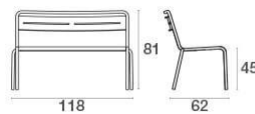

Star / Bench Design /

A series of chairs and tables, the Star collection is an evergreen among EMU products. Simple shapes, colour and versatility mark this collection which is defined by soft, classic lines, ideal in multiple contexts and surroundings. The Star collection comprises chairs, armchairs, stools and tables of various sizes. Casual and brightly coloured, the Star range is the perfect solution to bring style and character to balconies and gardens in a simple, modern style.

Description

Code: **163**
Typology: **Benches**
Collection: **Star**

Stackable: 8
Static Load: 200 Kg
Seat Height: 45 cm

Technical Info

Width: **118 cm**
Depth: **62 cm**
Height: **81 cm**
Weight: **14.70 Kg**
Static Load: **200 Kg**

Packaging

Packages: **1**
Pieces for pack: **1**
Dimensions: **121x91x59 cm**
Volume: **0.650 mü**

Polyethylene bag and cardboard box

Star / Bench Design /

Colors

16
Marine Blue

23
Matt White

32
Ice White