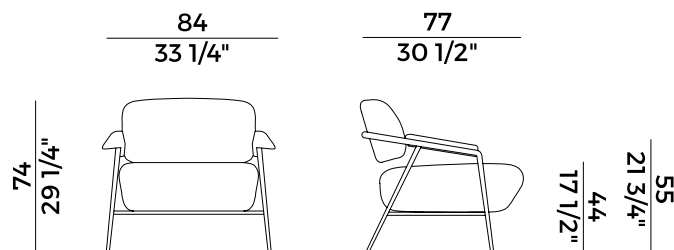

Informazioni tecniche \ *Technical information*

Descrizione tecnica \ *Technical description*

Poltrona lounge con seduta e schienale imbottiti in poliuretano espanso ignifugo. Struttura in tubolare di metallo verniciato antracite goffrato o ottone brunito. Rivestimenti di collezione.

Lounge armchair with seat and back padded in fire retardant polyurethane foam. Structure in anthracite embossed painted metal or bronzed brass. Coverings as per collection.

Dimensioni \ *Dimensions*

Consumi stoffe \ *Fabric and leather requirements*

FABRIC / LEATHER REQUIREMENTS				FABRIC / LEATHER REQUIREMENTS			
		x1	x2			x1	x2
	H 140	ml 1,90	ml 3,80		H 140	yd 2,10	yd 4,20
	LEATHER	m² 3,80			LEATHER	ft² 41