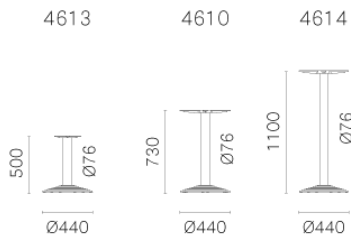

INDOOR FINISHES (POWDER COATED)

POWDER COATED FOR OUTDOOR (VIEW LEGEND FINISHES)

OTHER FINISHES

LEGEND FINISHES