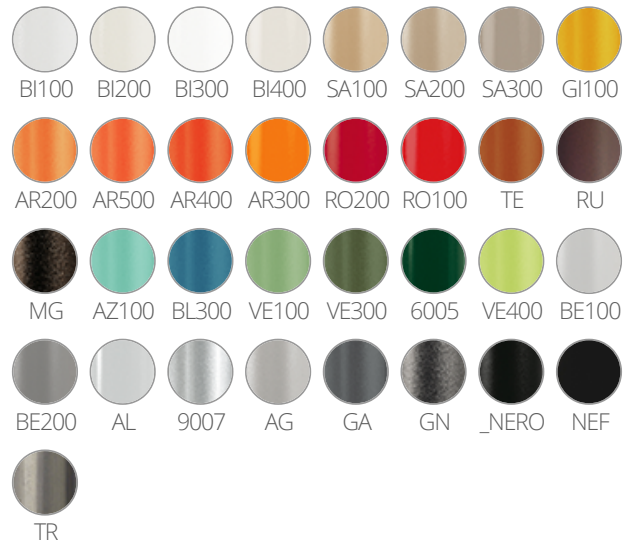

# STEP 4610

DESIGN:  
PEDRALI R&D

Step tablebase, round base diam 440mm in sanded cast iron or powder coated. Column in steel powder coated, chromed; in satinized stainless steel available in different colours. Max top 650x650mm or diam 900mm. Available also version with round base diam 550mm (item 4630) and diam 600mm (item 4130).

INFORMATION REQUEST

INDOOR FINISHES (POWDER COATED)

POWDER COATED FOR OUTDOOR (VIEW LEGEND FINISHES)

OTHER FINISHES

LEGEND FINISHES