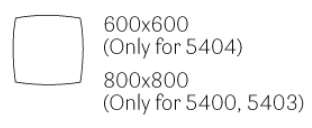

POWDER COATED FRAME

LEGEND FINISHES