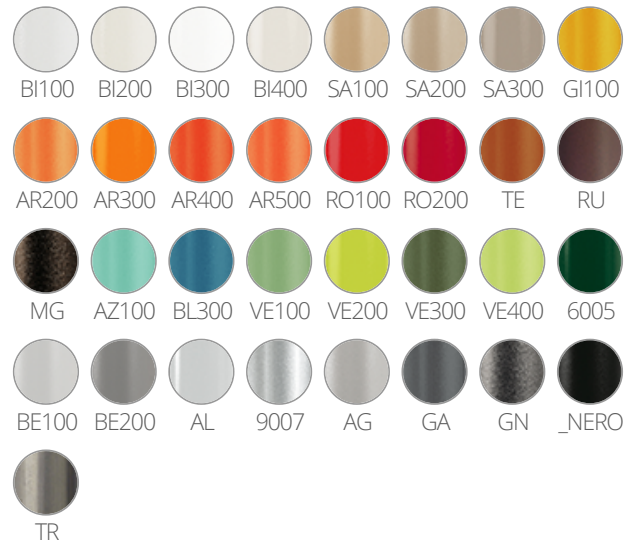

# STYLUS 5400

DESIGN:  
PEDRALI R&D

Stylus table base stands out for its minimalistic look and organic outline, thanks to the slim central column and to the rounded corners of its flat square base. Very stable, it is suitable for both square and round table tops.

INFORMATION REQUEST

POWDER COATED FRAME

LEGEND FINISHES