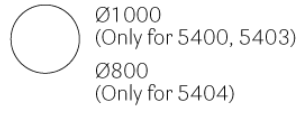

POWDER COATED FRAME

LEGEND FINISHES