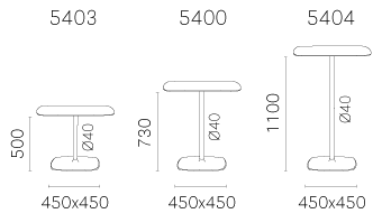

POWDER COATED FRAME

LEGEND FINISHES