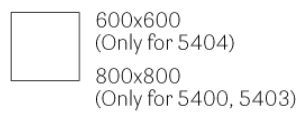

POWDER COATED FRAME

LEGEND FINISHES