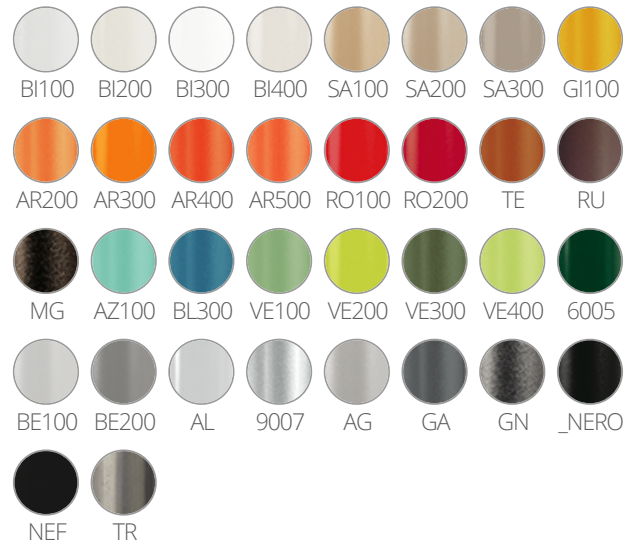

PEDRALI[®]
THE ITALIAN ESSENCE

STYLUS 5402

DESIGN:
PEDRALI R&D

Stylus table base family, with its minimalistic look, is now enlarged with a new version with round base Ø400 mm and height 730 mm.

INFORMATION REQUEST

POWDER COATED FRAME

LEGEND FINISHES