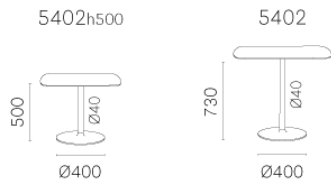

PEDRALI[®]
THE ITALIAN ESSENCE

STYLUS 5402

DESIGN:
PEDRALI R&D

Stylus table base family, with its minimalistic look, is now enlarged with a new version with round base Ø400 mm and height 730 mm.

INFORMATION REQUEST