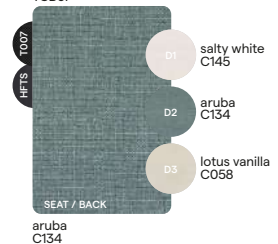

## Frame - finishing

teak - selected fabrics

HFTB C145  
teak brushed salty white

HFTB CF165  
teak brushed FR toscana

teak - textilene

HFTS T007  
teak scuro black

## Suggested colour combinations - Limited options

CAT. A

SD-SALTY WHITE-2  
SDA07

CAT. B

TE-TOSCANA-1  
TEB12

CW-MOON WHITE-1  
CWB11

TC-CHINCHILLA GREY-1  
TCB06

TC-ARUBA-1  
TCB07