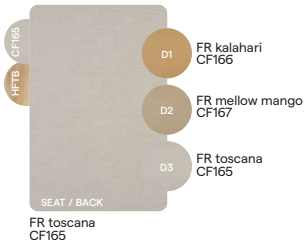

## Frame - finishing

teak - selected fabrics

HFTB C145  
teak brushed salty white

HFTB CF165  
teak brushed FR toscana

teak - textilene

HFTS T007  
teak scuro black

## Suggested colour combinations - Limited options

CAT. A

SD-SALTY WHITE-2  
SDA07

CAT. B

TE-TOSCANA-1  
TEB12

CW-MOON WHITE-1  
CWB11

TC-CHINCHILLA GREY-1  
TCB06

TC-ARUBA-1  
TCB07