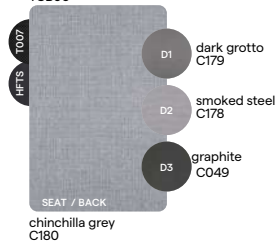

## Frame - finishing

teak - selected fabrics

HFTB C145  
teak brushed salty white

HFTB CF165  
teak brushed FR toscana

teak - textilene

HFTS T007  
teak scuro black

## Suggested colour combinations - Limited options

CAT. A

SD-SALTY WHITE-2  
SDA07

CAT. B

TE-TOSCANA-1  
TEB12

CW-MOON WHITE-1  
CWB11

TC-CHINCHILLA GREY-1  
TCB06

TC-ARUBA-1  
TCB07