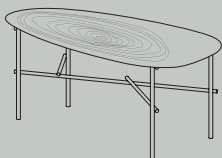

SYRO

Set di tre tavolini interamente in metallo con piano sagomato ed inciso.

Set of three 100% metal side tables with irregularly-shaped engraved tops.

DIMENSIONI DIMENSIONS

Syro 45

width 56cm
depth 48cm
height 45cm

Syro 37

width 75,5cm
depth 54cm
height 37cm

Syro 30

width 80cm
depth 41,5cm
height 30cm

MATERIALI MATERIALS

Gambe/Legs

M12 Ferro DeLabré
DeLabré iron

Piano/Top