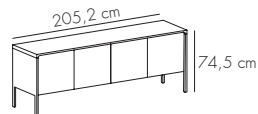

TACTILE

Terence Woodgate. 2007

FINISHES. ACABADOS

FRAME AND DOORS. ESTRUCTURA Y PUERTAS

A	B	C	D
			
SUPER-MATT OAK ROBLE SUPER MATE	SUPER-MATT WALNUT NOGAL SUPER MATE	EBONY STAINED OAK ROBLE TEÑIDO ÉBANO	DARK STAINED WALNUT NOGAL SUPER MATE
			
WHITE LACQUERED OAK ROBLE LACADO BLANCO	SIENA OAK ROBLE SIENA	DARK GREY STAINED OAK ROBLE TEÑIDO GRIS OSCURO	WHITENED OAK ROBLE BLANQUEADO