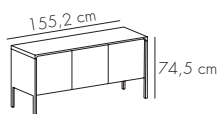

TACTILE

Terence Woodgate. 2007

FINISHES. ACABADOS

FRAME AND DOORS. ESTRUCTURA Y PUERTAS

A	B	C	D
			
SUPER-MATT OAK ROBLE SUPER MATE	SUPER-MATT WALNUT NOGAL SUPER MATE	EBONY STAINED OAK ROBLE TEÑIDO ÉBANO	DARK STAINED WALNUT NOGAL SUPER MATE
			
WHITE LACQUERED OAK ROBLE LACADO BLANCO	SIENA OAK ROBLE SIENA	DARK GREY STAINED OAK ROBLE TEÑIDO GRIS OSCURO	WHITENED OAK ROBLE BLANQUEADO