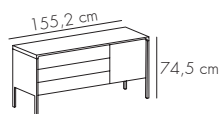

TACTILE

Terence Woodgate. 2007

FINISHES. ACABADOS

FRAME AND DOORS. ESTRUCTURA Y PUERTAS

A	B	C	D
			
SUPER-MATT OAK ROBLE SUPER MATE	SUPER-MATT WALNUT NOGAL SUPER MATE	EBONY STAINED OAK ROBLE TEÑIDO ÉBANO	DARK STAINED WALNUT NOGAL SUPER MATE
			
WHITE LACQUERED OAK ROBLE LACADO BLANCO	SIENA OAK ROBLE SIENA	DARK GREY STAINED OAK ROBLE TEÑIDO GRIS OSCURO	WHITENED OAK ROBLE BLANQUEADO