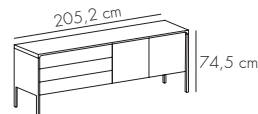

TACTILE

Terence Woodgate. 2007

FINISHES. ACABADOS

FRAME AND DOORS. ESTRUCTURA Y PUERTAS

A	B	C	D
			
SUPER-MATT OAK ROBLE SUPER MATE	SUPER-MATT WALNUT NOGAL SUPER MATE	EBONY STAINED OAK ROBLE TEÑIDO ÉBANO	DARK STAINED WALNUT NOGAL SUPER MATE
			
WHITE LACQUERED OAK ROBLE LACADO BLANCO	SIENA OAK ROBLE SIENA	DARK GREY STAINED OAK ROBLE TEÑIDO GRIS OSCURO	WHITENED OAK ROBLE BLANQUEADO