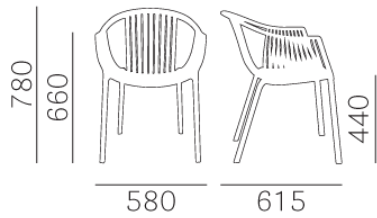

SEAT FINISHES

LEGEND FINISHES

CERTIFICATIONS

PRESS