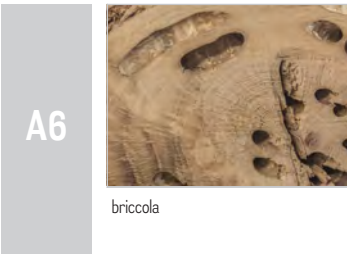

Squared table with top in solid Briccola planks, not glued, with two natural sides. Central iron base, in form of a star on the floor.

STANDARD VERSION: IRON BASE LACQUERED IRONDUST COLOUR (B2)

CODE	SIZE	BASE	A6
BRICCOLA-MARCHESI	W.100 x D.100 x H.75	B2	■
		B3	■

AVAILABLE FINISHES:

A6: briccola

B2: lacquered iron: irondust, RAL (only selected colours)

B3: lacquered iron matt brushed effect: aged bronze, stainless steel, titanium

TAVOLO | AVAILABLE FINISHES

WOOD

IRON