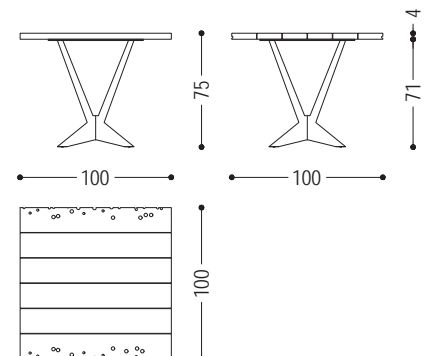

Squared table with top in solid Briccola planks, not glued, with two natural sides. Central iron base, in form of a star on the floor.

STANDARD VERSION: IRON BASE LACQUERED IRONDUST COLOUR (B2)

CODE	SIZE	BASE	A6
BRICCOLA-MARCHESI	W.100 x D.100 x H.75	B2	■
		B3	■

AVAILABLE FINISHES:

A6: briccola

B2: lacquered iron: irondust, RAL (only selected colours)

B3: lacquered iron matt brushed effect: aged bronze, stainless steel, titanium