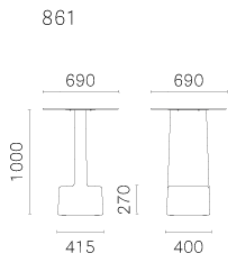

PEDRALI[®]
THE ITALIAN ESSENCE

SERIF 861

DESIGN:
ODO FIORAVANTI

Table made of rotomoulded polyethylene with solid laminate top. It declines the architectural style of Serif's barstool preserving optimal features of functionality. It is available in white and light gray.

INFORMATION REQUEST

DIMENSIONS:
690x690x1000h

TABLE BASES FINISHES

LEGEND FINISHES