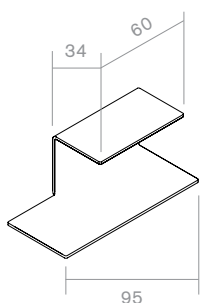

TOBY

design Lievore Altherr Molina
2010

SOVETITALIA
NEW SHAPES FOR GLASS

Porta TV in vetro curvato
spessore 15 mm laccato,
vari colori. Sostegno a terra
in MDF con quattro ruote.
Foro passacavi Ø 50 mm.

Lacquered TV stand in
bent glass thickness 15 mm,
various colours. Bottom plate
in MDF with 4 wheels.
Cables hole Ø 50 mm.

FORME E DIMENSIONI / SHAPES AND DIMENSIONS

95x42x40h

FINITURE / FINISHES

VETRO FLOAT
CLEAR GLASS

Lacquered
Cat. A / C

TRB2

TRC1

TRN1