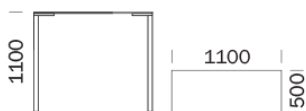

# TOGO TG\_H110

DESIGN:  
PEDRALI R&D

Togo is also available in height 1100 mm. White powder coated legs version and white laminate top. 30mm Thick.

INFORMATION REQUEST

**DIMENSIONS:**

700x700x1100h, 800x800x1100h, 1100x500x1100h,  
1200x600x1100h, 1300x700x1100h