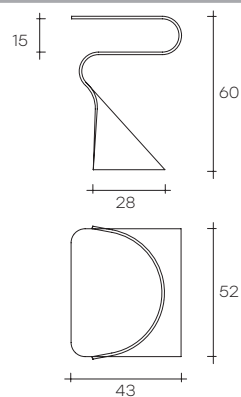

# toki

DESIGN  
SETSU E SHINOBU ITO

modello registrato  
registered model

portata sul piano: 20 kg  
load capacity on top: 20 kg

Comodino monolitico in vetro  
curvato da 10 mm.

*Monolithic bedside table  
in 10 mm-thick curved glass.*

dimensioni L, P, H  
dimensions L, W, H  
(cm)

COD./CODE

L

P/W

H

peso netto  
net weight  
(kg)

peso lordo  
gross weight  
(kg)

volume imballo  
package volume  
(m<sup>3</sup>)

Comodino.  
Bedside table.

**2910**

52

43

60

18

24

0,20

Nero 95  
Black 95 Glass

10 mm