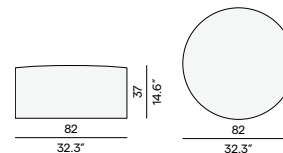

Touch pouf Ø82