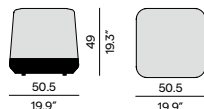

Kumo pouf 50×50