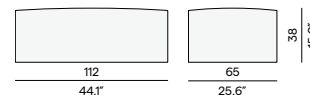

Touch pouf 112×65