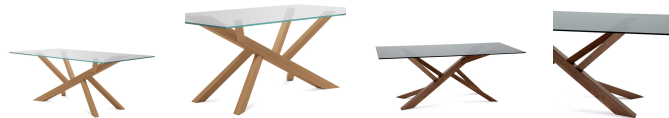

DOMITALIA

Tree-200/240

Design

Marcello Ziliani

Material

Rectangular table.
Ashwood frame,
tempered glass or
ashwood or oak veneered top

Size and weight

lbs 202¾ - cu ft 30¼ - 1 x box / 2 boxes

lbs 255¾ - cu ft 32½ - 1 x box / 2 boxes

Finishes

RC2

LAN2

NCA

VTS

VT

78½/94½"

39½/143½"

29"

Tree-200/240

Like its name this table is inspired by nature and calls to mind a stylized tree with irregular branches. Made of solid wood, with a veneered or glass top, it is a sculpture-like table with strong features.