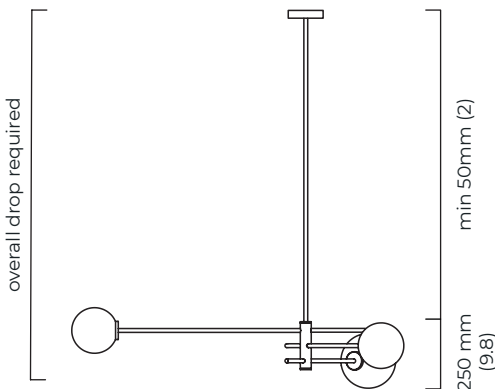

TREVI 3 PENDANT

Inspired by the famous fountain at the Piazza di Trevi the brass or bronze arms of the Trevi pendant provide a perfectly balanced composition meeting at the precisely formed central pillar.

FINISH

satin brass with matt opal glass shades
CTO-01-245-0001

dark bronze with matt opal glass shades
CTO-01-245-0002

SUSPENSION

drop rod with ceiling box

please specify the required overall drop from the ceiling to the bottom of the fitting

BULBS

240v - 3 x E14, 25w max (or 4.5w LED 2700k)
120v - 3 x E12, 25w max (or 4.5w LED 2700k)
(no bulbs supplied)

WEIGHT

6kg (13.2lbs)

CERTIFICATION

E492308

mounting plate dimensions