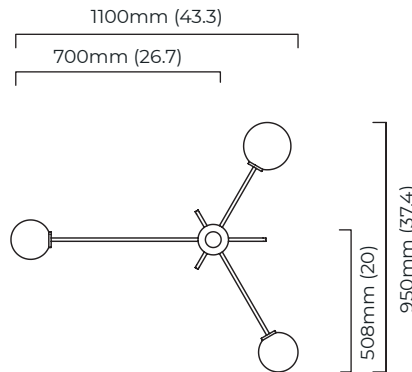

FINISH

satin brass with matt opal glass shades
CTO-01-245-0001

dark bronze with matt opal glass shades
CTO-01-245-0002

SUSPENSION

drop rod with ceiling box

please specify the required overall drop from the ceiling to the bottom of the fitting

BULBS

240v - 3 x E14, 25w max (or 4.5w LED 2700k)
120v - 3 x E12, 25w max (or 4.5w LED 2700k)
(no bulbs supplied)

WEIGHT

6kg (13.2lbs)

CERTIFICATION

E492308

mounting plate dimensions