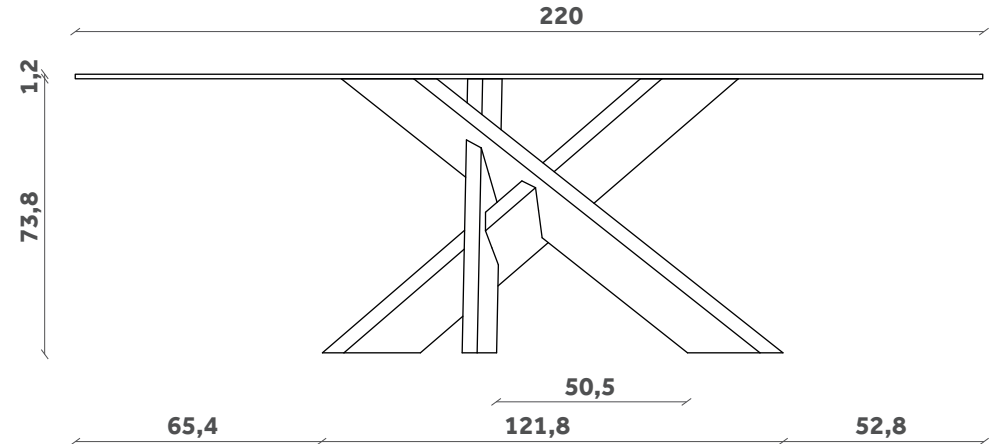

TRIPODE

Tavolo/Table

Design Luigi Semeraro

TP 07

200x100

TP 05

220x100

TP 03

240x110

FINITURE / FINISHES

Base
Base

Legno / Wood

Oak

Canaletto
Walnut

Heat-treated
Oak

Piano
Top