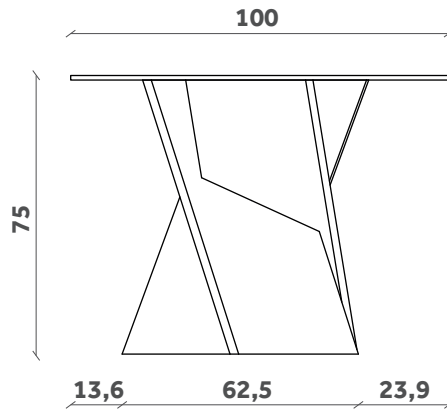

TRIPODE

Tavolo/Table

Design Luigi Semeraro

TP 07

200x100

TP 05

220x100

TP 03

240x110

FINITURE / FINISHES

Base
Base

Legno / Wood

Oak

Canaletto
Walnut

Heat-treated
Oak

Piano
Top