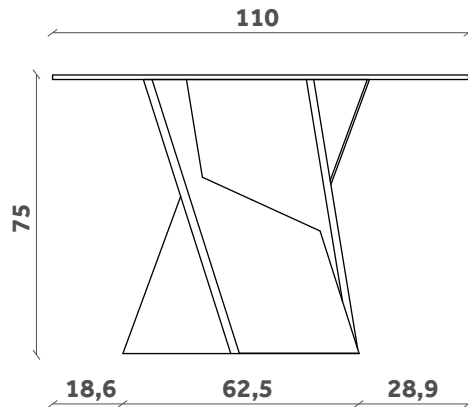

TRIPODE

Tavolo/Table

Design Luigi Semeraro

TP 07

200x100

TP 05

220x100

TP 03

240x110

FINITURE / FINISHES

Base
Base

Legno / Wood

Oak

Canaletto
Walnut

Heat-treated
Oak

Piano
Top