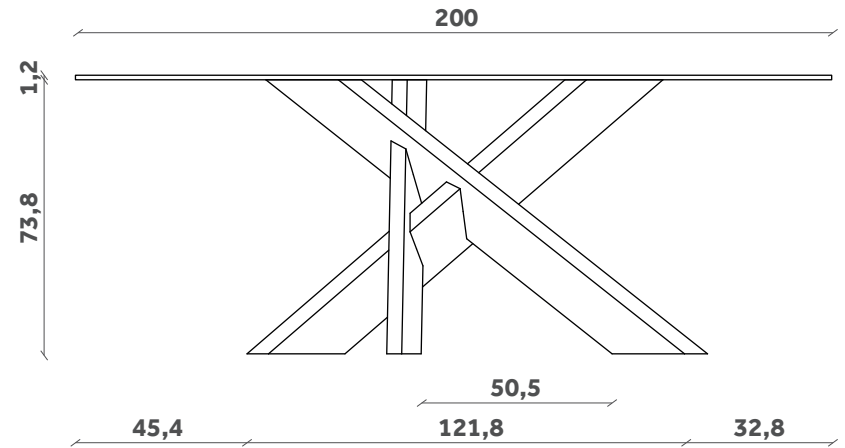

TRIPODE

Tavolo/Table

Design Luigi Semeraro

TP 07

200x100

TP 05

220x100

TP 03

240x110

FINITURE / FINISHES

Base
Base

Legno / Wood

Oak

Canaletto
Walnut

Heat-treated
Oak

Piano
Top