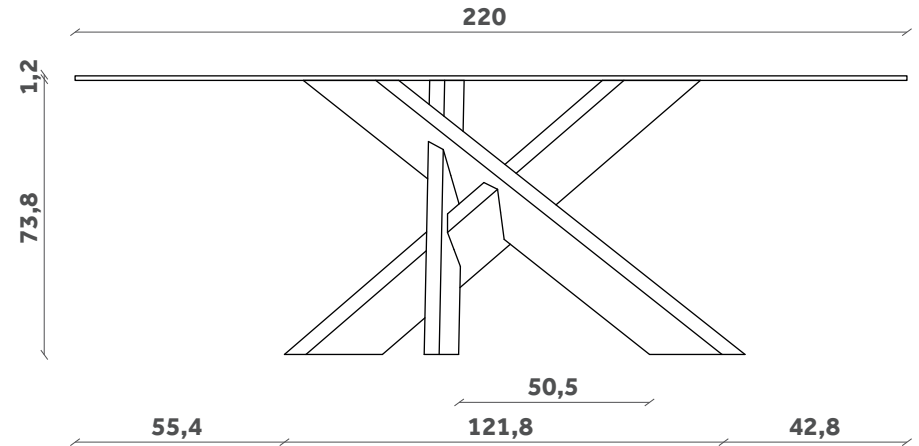

TRIPODE

Tavolo/Table

Design Luigi Semeraro

TP 07

200x100

TP 05

220x100

TP 03

240x110

FINITURE / FINISHES

Base
Base

Legno / Wood

Oak

Canaletto
Walnut

Heat-treated
Oak

Piano
Top