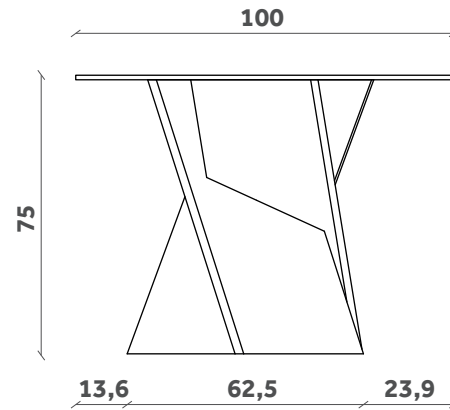

TRIPODE

Tavolo/Table

Design Luigi Semeraro

TP 07

200x100

TP 05

220x100

TP 03

240x110

FINITURE / FINISHES

Base
Base

Legno / Wood

Oak

Canaletto
Walnut

Heat-treated
Oak

Piano
Top