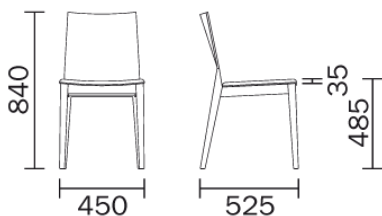

PEDRALI®
THE ITALIAN ESSENCE

TWIG 429

DESIGN:
PEDRALI R&D

Twig chair in oak or beech wood. Its thin back profile creates a stylish bending. Both sides of the back are made up with sandwich panels. Solid oak frame available in bleached oak, wenge and light grey stained finish, or beech frame version natural or stained black, provided with an upholstered seat.

INFORMATION REQUEST

LEGEND FINISHES