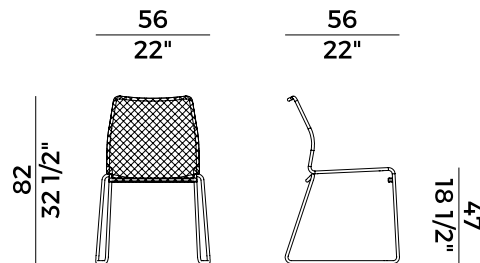

Informazioni tecniche \ *Technical information*

Descrizione tecnica \ *Technical description*

Sedia impilabile con struttura in metallo verniciato antracite, bianco o Aval. Disponibile con intrecci in cordino nautico o cordino pvc. Abbinamenti predefiniti di collezione.

Stackable chair with frame in anthracite, white or Aval lacquered metal. Available with nautical or PVC rope weaving. Default combinations as per collection.

Dimensioni \ *Dimensions*

STACKABILITY

×6

PACKAGING

4 x crt = m³ 0.42

gross weight - Kg 23