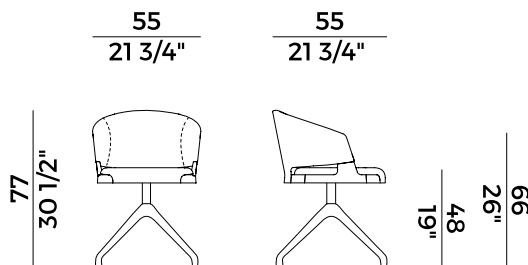

Informazioni tecniche \ *Technical information*

Descrizione tecnica \ *Technical description*

Poltroncina a pozzetto imbottita in poliuretano espanso ignifugo con base centrale girevole a quattro razze in alluminio verniciato nero gofrato. Dettaglio del bracciolo in frassino o noce Canaletto. Finiture e rivestimenti di collezione.

Tube chair padded in fire retardant polyurethane foam with four-star swivel central base in embossed black painted aluminum. Detail of the armrest in ash wood or Canaletto walnut. Finishes and coverings as per collection.

Dimensioni \ *Dimensions*

Consumi stoffe \ *Fabric and leather requirements*

FABRIC / LEATHER REQUIREMENTS		x1	x2
	H 140	ml 1,35	ml 2,50
	LEATHER	m² 2,55	

FABRIC / LEATHER REQUIREMENTS		x1	x2
	H 140	yd 1,50	yd 2,75
	LEATHER	ft² 27	

BIMATERIAL

1. OUTER BACKREST		x1	x2
	LEATHER	m² 0,85	

1. OUTER BACKREST		x1	x2
	LEATHER	ft² 10	

2. SEAT AND INTERNAL BACKREST		x1	x2
	H 140	ml 1,00	ml 1,50

2. SEAT AND INTERNAL BACKREST		x1	x2
	H 140	yd 1,10	yd 1,65

PACKAGING

1 x box = m³ **0.28**
gross weight - Kg **11**