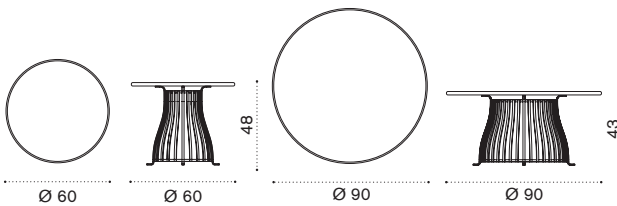

Coffee table Ø 60 H48 / Ø 90 H43

→ 19,5 | 2 boxes 1X 72X74X8H 17 Kg + 1X 40X40X51H 4,5 Kg
→ 41 | 2 boxes 1X 97X97X9H 37 Kg + 1X 56X56X47H 6,5 Kg

- VXTCTM1D53PLSB Ø60 h 48, alu. mineral grey + white
- VXTCTM1D53PLA Ø60 h 48, alu. mineral grey + ardesia
- VXTCTM1D56PLSB Ø60 h48, alu. limestone white + white
- VXTCTM1D56PLA Ø60 h48, alu. limestone white + ardesia
- COVER604 Rain cover Ø62 x h48
- VXTCTM2D53PLSB Ø90 h 43, alu. mineral grey + white
- VXTCTM2D53PLA Ø90 h 43, alu. mineral grey + ardesia
- VXTCTM2D56PLSB Ø90 h43, alu. limestone white + white
- VXTCTM2D56PLA Ø90 h43, alu. limestone white + ardesia
- COVER605 Rain cover Ø92 x h43

Cup holder Ø 25

→ 0,5

- VXPBT5

Cup holder, pickled teak