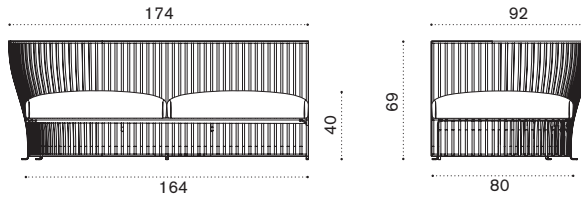

Back end module right

→ 35 | 1 box 102X204X95H 69 Kg

- VXCUF46 Cushions (seat+4back), lichen
- VXCUF49 Cushion (seat+4back), linen color
- COVER602 Rain cover 176 x 94 h69 DX

Complementary back cushion 40x40

→ 0,5

- VXCUSCM1A47 Back cushion, lichen melange
- VXCUSCM1A48 Back cushion, lichen twill
- VXCUSCM1P09 Back cushion, orange stripe
- VXCUSCM1TR18 Back cushion, orange