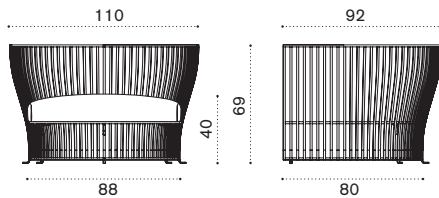

Lounge armchair

Item

- VXPLD53
- VXPLD56

Description

Aluminium mineral grey
Aluminium limestone white

- ● VXCUPLA46
- ● VXCUPLA49
- COVER600

Cushions (seat+3back), lichen
Cushion (seat+3back), linen color
Rain cover 112 x 94 h69

→ 26 | 1 box 102X128X95H 45 Kg