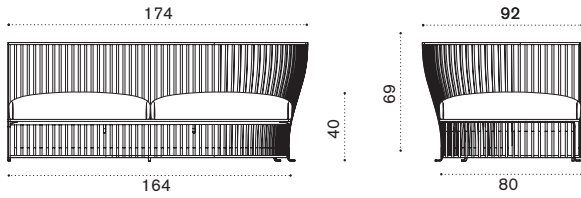

Back end module left

→ 35 | 1 box 102X204X95H 69 Kg

Item

Description

- VXFSD53 Aluminium mineral grey
- VXFSD56 Aluminium limestone white
- VXCUF46 Cushions (seat+4back), lichen
- VXCUF49 Cushion (seat+4back), linen color
- COVER603 Rain cover 176 x 94 h69 SX