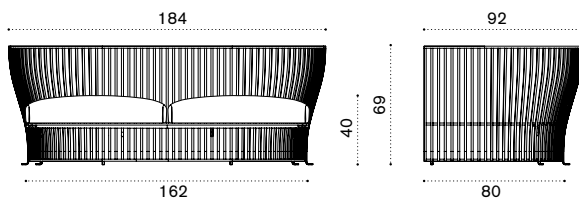

2 seater sofa

- VXD2D53
- VXD2D56

Aluminium mineral grey
Aluminium limestone white

- ● VXCUD2A46
- ● VXCUD2A49
- COVER601

Cushions (seat+5back), lichen
Cushion (seat+5back), linen color
Rain cover 186 x 94 h69

→ 40,5 | 1 box 102X196X95H 68,5 Kg

Ethimo