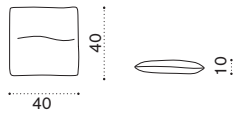

→ 0,5

- VXCUSCM1A47 Back cushion, lichen melange
- VXCUSCM1A48 Back cushion, lichen twill
- VXCUSCM1P09 Back cushion, orange stripe
- VXCUSCM1TR18 Back cushion, orange

Coffee table Ø 60 H48 / Ø 90 H43