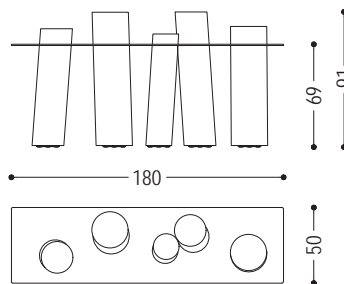

BRICCOLA-BELLINI180
5 POSTS