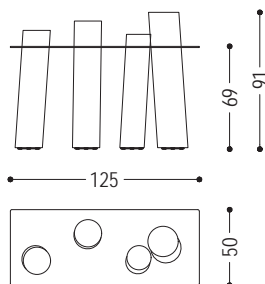

Console with polished steel top (also available in extra clear glass and smoked glass "stopsol") combined with a series of posts of solid Briccola wood, typical poles from the Venice Lagoon.

CODE	SIZE	TOP IN EXTRA CLEAR GLASS 12 MM THICK	TOP IN POLISHED STAINLESS STEEL 8 MM THICK	TOP IN SMOKED GLASS "STOPSOL" 8 MM THICK
<b>BRICCOLA-BELLINI125</b>	W.125 x D.50 x H.69/91	■	■	■
<b>BRICCOLA-BELLINI180</b>	W.180 x D.50 x H.69/91	■	■	■
<b>BRICCOLA-BELLINI250</b>	W.250 x D.50 x H.69/91	■	■	■

BRICCOLA-BELLINI125  
4 POSTS

BRICCOLA-BELLINI180  
5 POSTS

BRICCOLA-BELLINI280  
6 POSTS