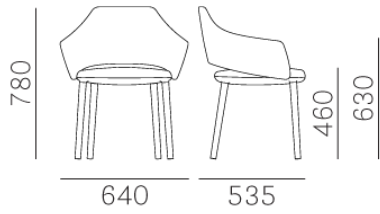

Chair VIC 645

FRAME FINISHES

PANEL COLOUR

FABRICS (VIEW LEGEND FINISHES)

LEGEND FINISHES

CERTIFICATIONS