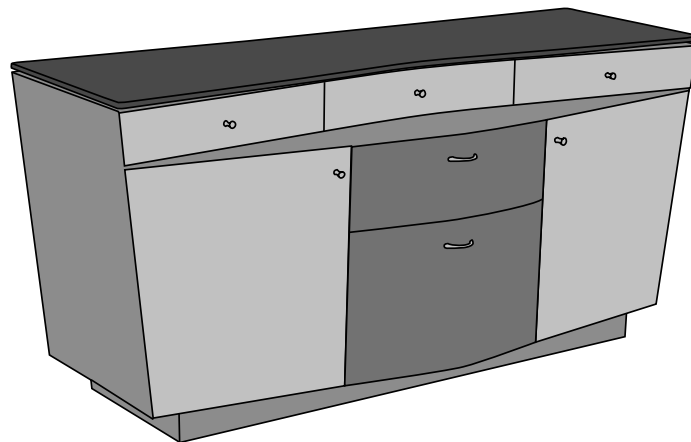

VICTOR COLLECTION

Designer : Carl Muller Patent Pending

VICTOR COLLECTION

The Victor credenza brings high fashion and high function to your workplace with crisp lines and smooth curves, lots and lots storage, and a rich palette of materials. The dynamic tapered body complements the powerful Victor desk, with a gorgeous Sable glass top that cleverly plays off the reverse hourglass shape of the Victor desktop. This handsome credenza provides two generous brushed stainless storage cabinets, each with a tempered clear glass shelf. Both the legal/letter file drawer and the deep storage drawer are clad in beautiful walnut veneer. Three angled utility drawers are fronted with brushed stainless panels, with the center drawer ready to accept a charging station to provide an out-of-sight haven for all your portable electronic recharging needs. Combined with the Victor desk and file cart, the Victor credenza brings fun to functionality. The Victor credenza is available in any Elite powder-coat finish, with walnut veneer components available in a variety of finishes. The Victor family also includes cocktail, end, console, and two rectangular dining tables.

190
Credenza
20.5d x 72w x 29.5h