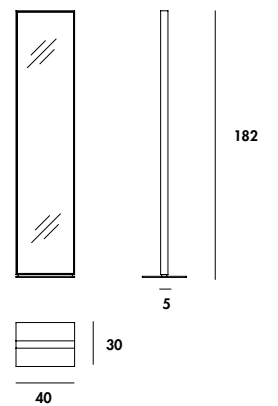

Mirrors with lacquered aluminium frame, mocha, black or burnished brass finish.
Central mirror available in different shades.

Models & Dimensions

150x142
180x171

44x38
60x52
90x78

Ø 31
Ø 52
Ø 68
Ø 80
Ø 110
Ø 150

81x81

80x80

190x80
180x40
220x45
220x90

190x80

40x30x182h

Finiture specchio / Mirror finishes

Specchio/Mirror

*