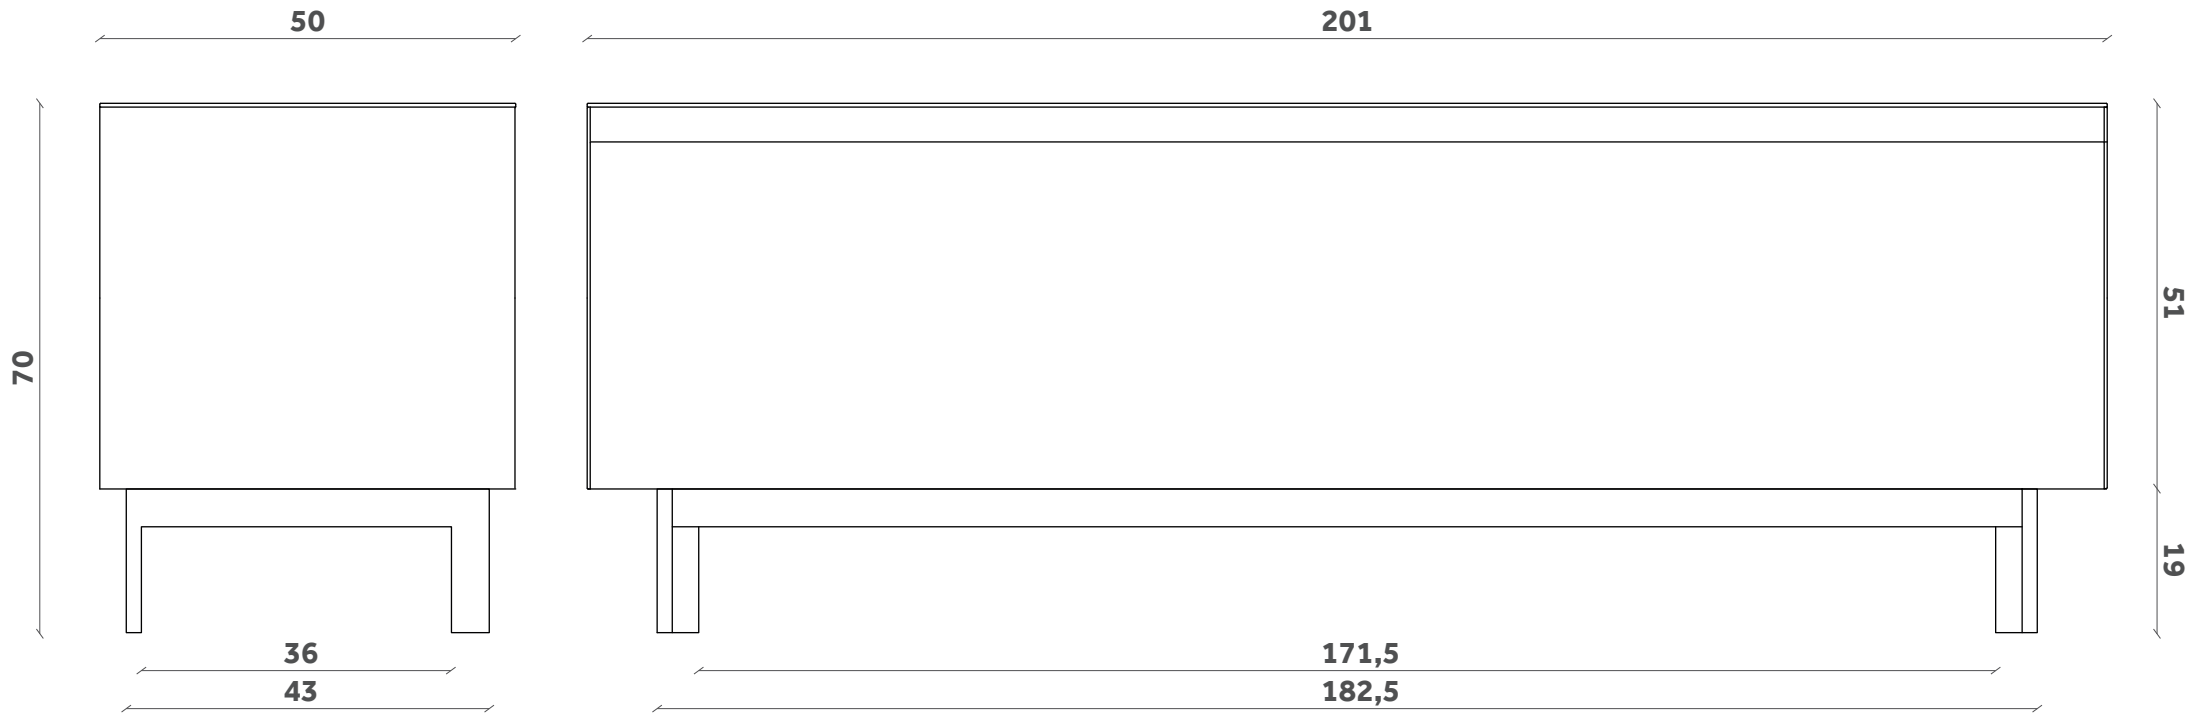

VITRUM

Madia/Cabinet

Design Andrea Lucatello

BF 2052

2 cassetti interni

2 internal drawers

FINITURE / FINISHES

Base *Base*

Metallo / Metal

White
Ral: 9016

Black
Ral: 9005

Fascia metallo / Metal band

Black
Ral: 9005

Piano e fianchi *Top and sides*

Vetro / Glass

Satin White Glass