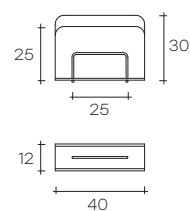

vogue

DESIGN
ROBERTO PAOLI

Portariviste in vetro trasparente curvato da 10 mm con appoggi in acciaio cromato.

10 mm-thick curved transparent glass magazine rack with steel stand.

dimensioni L, P, H
dimensions L, W, H
(cm)

COD./CODE

L

P/W

H

peso netto
net weight
(kg)

peso lordo
gross weight
(kg)

volume imballo
package volume
(m³)

Portariviste.
Magazine rack.