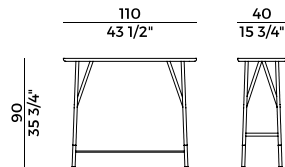

889/CSF

consolle \ console