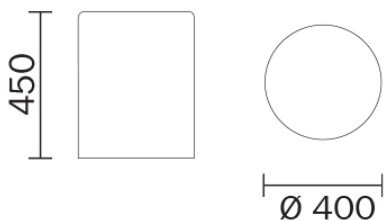

PEDRALI[®]
THE ITALIAN ESSENCE

WOW 480

DESIGN:
CLAUDIO DONDOLI - MARCO POCCI

Wow, coloured polyethylene pouf, suitable for outdoor use.
Colours: white, black, red, green, cyclamen and yellow.

INFORMATION REQUEST