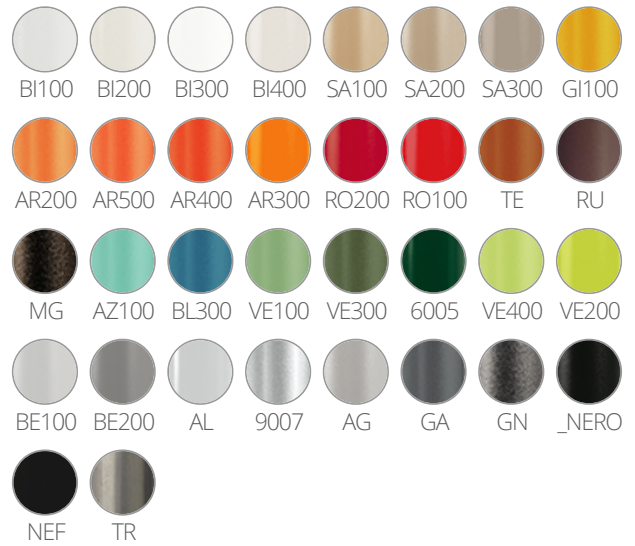

# YPSILON 4 4795

DESIGN:  
JORGE PENSI DESIGN STUDIO

Same clean outlines, same light and “airy” shape of the original one for the new version of Ypsilon base with 4 spokes.

Suitable for tops of big dimensions either square and round. Cast aluminium base and extruded aluminium column with refined shape are still ypsilons’ keys to success. Lightweight, handy and resistant to the weather events, suitable for indoor and outdoor locations

INFORMATION REQUEST

INDOOR FINISHES (POWDER COATED)

POWDER COATED FOR OUTDOOR (VIEW LEGEND FINISHES)

OTHER FINISHES

LEGEND FINISHES

PRESS