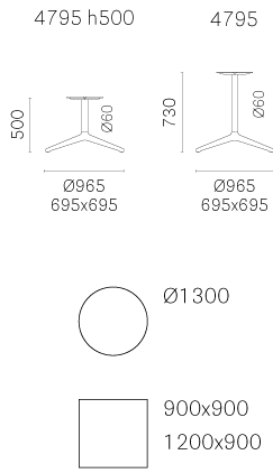

INDOOR FINISHES (POWDER COATED)

POWDER COATED FOR OUTDOOR (VIEW LEGEND FINISHES)

OTHER FINISHES

LEGEND FINISHES

PRESS