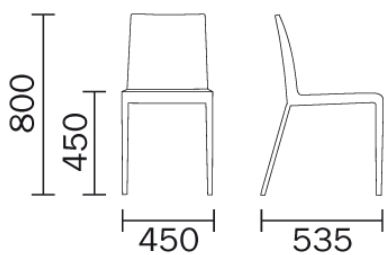

PEDRALI®
THE ITALIAN ESSENCE

ZEN 750

DESIGN:
PEDRALI R&D

Shell and front legs in bleached oak or wengé. Back legs are in satinized, chromed or powder coated square steel tube 20X20 mm. Thanks to its stackability, the chair is ideal for contract sector.

INFORMATION REQUEST

LEGEND FINISHES