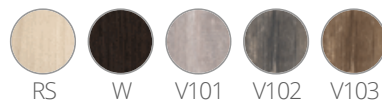

PEDRALI®
THE ITALIAN ESSENCE

ZEN 750

DESIGN:
PEDRALI R&D

Shell and front legs in bleached oak or wengé. Back legs are in satinized, chromed or powder coated square steel tube 20X20 mm. Thanks to its stackability, the chair is ideal for contract sector.

INFORMATION REQUEST

LEGEND FINISHES