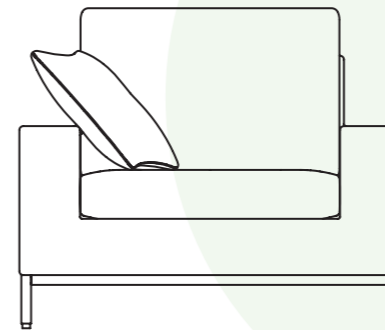

## Designed by Stephane De Winter

The Zendo lounge collection, which includes a chair, a lounge chair, a lounger, a side table and both fixed and modular sofas, elevates relaxation to a whole new level. A spacious lounge or a comfy sofa corner? The classic design of the upholstery sofa concept matches any exterior space. Refinement and meticulous finishing, reflected in the subtle tone-on-tone stitching, is where this collection really shines. The choice of materials allows for durable, weatherproof pieces that still feature luxurious appeal. Experience pure delight as you catch up with friends and loved ones.