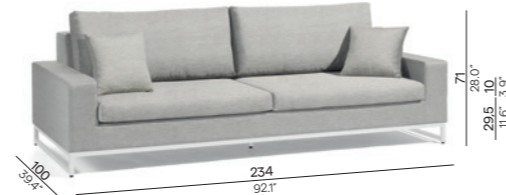

## Designed by Stephane De Winter

The Zendo lounge collection, which includes a chair, a lounge chair, a lounger, a side table and both fixed and modular sofas, elevates relaxation to a whole new level. A spacious lounge or a comfy sofa corner? The classic design of the upholstery sofa concept matches any exterior space. Refinement and meticulous finishing, reflected in the subtle tone-on-tone stitching, is where this collection really shines. The choice of materials allows for durable, weatherproof pieces that still feature luxurious appeal. Experience pure delight as you catch up with friends and loved ones.

## Fixed

Club chair / CH30

1S / ZO1S

2.5S / ZO2S

3S / ZO3S

Large footstool / Sidetable / ZOFL

Medium footstool / Sidetable / ZOFL

Small footstool / Sidetable / ZOFS