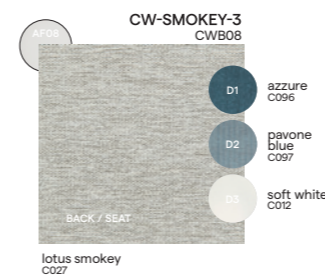

Suggested colour combinations